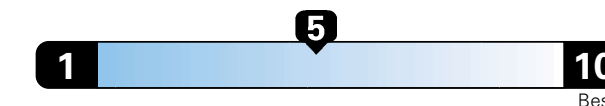

2019 MODEL YEAR

Jeep COMPASS UPLAND 4x4

For more information visit: www.jeep.com
or call 1-877-IAM-JEEP

FCA US LLC

THIS VEHICLE IS MANUFACTURED TO MEET SPECIFIC UNITED STATES REQUIREMENTS. THIS VEHICLE IS NOT MANUFACTURED FOR SALE OR REGISTRATION OUTSIDE OF THE UNITED STATES.

MANUFACTURER'S SUGGESTED RETAIL PRICE OF THIS MODEL INCLUDING DEALER PREPARATION

Base Price: $23,345

JEEP COMPASS SPORT 4X4
Exterior Color: Diamond Black Crystal Pearl-Coat Exterior Paint
Interior Color: Black Interior Color
Interior: Cloth Low-Back Bucket Seats
Engine: 2.4L I4 M-Air Engine
Transmission: 9-Speed Automatic Transmission

STANDARD EQUIPMENT (UNLESS REPLACED BY OPTIONAL EQUIPMENT)

FUNCTIONAL/SAFETY FEATURES

Advanced Multistage Front Airbags
Driver Inflatable Knee-Bolster Airbag
Supplemental Side-Curtain Front and Rear Airbags
Supplemental Front Seat-Mounted Side Airbags
Remote Keyless Entry
Pushbutton Start
Speed Control
Speed Sensitive Power Locks
ParkView® Rear Back-Up Camera
Rear Window Defroster
Variable Intermittent Windshield Wipers
Selec-Terrain® System
Electronic Stability Control
Electronic Roll Mitigation
4-Wheel Disc Anti-Lock Brakes
Tire Pressure Monitoring Display

INTERIOR FEATURES