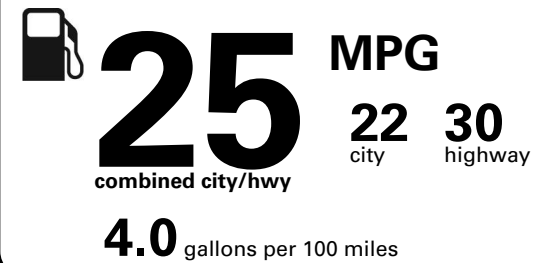

Fuel Economy and Environment

Gasoline Vehicle

Fuel Economy These estimates reflect new EPA methods beginning with 2017 models.

Small SUV 4WD range from 18 to 37 MPG. The best vehicle rates 136 MPGe.

You spend \$750
in fuel costs over 5 years compared to the average new vehicle.