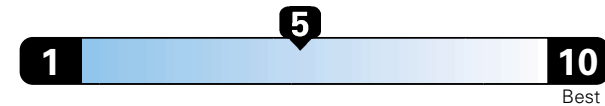

2019 MODEL YEAR

Jeep COMPASS SPORT 4x4

For more information visit: www.jeep.com
or call 1-877-IAM-JEEP

FCA US LLC

THIS VEHICLE IS MANUFACTURED TO MEET SPECIFIC UNITED STATES REQUIREMENTS. THIS VEHICLE IS NOT MANUFACTURED FOR SALE OR REGISTRATION OUTSIDE OF THE UNITED STATES.

MANUFACTURER'S SUGGESTED RETAIL PRICE OF THIS MODEL INCLUDING DEALER PREPARATION

Base Price: $23,095

JEOP COMPASS SPORT 4X4

Exterior Color: White Clear-Coat Exterior Color

Interior Color: Black Interior Color

Interior: Cloth Low-Back Bucket Seats

Engine: 2.4L I4 M-Air Engine

Transmission: 9-Speed Automatic Transmission

STANDARD EQUIPMENT (UNLESS REPLACED BY OPTIONAL EQUIPMENT)

FUNCTIONAL/SAFETY FEATURES

- Advanced Multistage Front Airbags
- Driver Inflatable Knee-Bolster Airbag
- Supplemental Side-Curtain Front and Rear Airbags
- Supplemental Front Seat-Mounted Side Airbags
- Remote Keyless Entry
- Pushbutton Start
- Speed Control
- Speed Sensitive Power Locks
- ParkView® Rear Back-Up Camera
- Rear Window Defroster
- Variable Intermittent Windshield Wipers
- Selec-Terrain® System
- Electronic Stability Control
- Electronic Roll Mitigation
- 4-Wheel Disc Anti-Lock Brakes
- Tire Pressure Monitoring Display

INTERIOR FEATURES