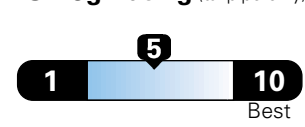

Smog Rating (tailpipe only)

This vehicle emits 358 grams CO2 per mile. The best emits 0 grams per mile (tailpipe only). Producing and distributing fuel also creates emissions; learn more at fuelconomy.gov.

Actual results will vary for many reasons, including driving conditions and how you drive and maintain your vehicle. The average new vehicle gets 27 MPG and cost $7,000 to fuel over 5 years. Cost estimates are based on 15,000 miles per year at $2.55 per gallon. MPGe is miles per gasoline gallon equivalent. Vehicle emissions are a significant cause of climate change and smog.

fuelconomy.gov

Calculate personalized estimates and compare vehicles