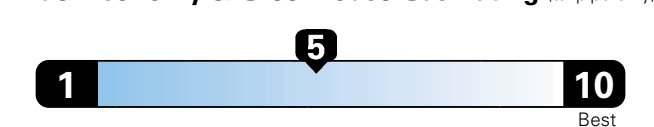

2019 MODEL YEAR

Jeep COMPASS UPLAND 4x4

For more information visit: www.jeep.com
or call 1-877-IAM-JEEP

FCA US LLC

THIS VEHICLE IS MANUFACTURED TO MEET SPECIFIC UNITED STATES REQUIREMENTS. THIS VEHICLE IS NOT MANUFACTURED FOR SALE OR REGISTRATION OUTSIDE OF THE UNITED STATES.

MANUFACTURER'S SUGGESTED RETAIL PRICE OF THIS MODEL INCLUDING DEALER PREPARATION

Base Price: $23,095

JEOP COMPASS SPORT 4X4
Exterior Color: Sting-Gray Clear-Coat Exterior Paint
Interior Color: Black Interior Color
Interior: Cloth Low-Back Bucket Seats
Engine: 2.4L I4 M-Air Engine
Transmission: 9-Speed Automatic Transmission

STANDARD EQUIPMENT (UNLESS REPLACED BY OPTIONAL EQUIPMENT)

FUNCTIONAL/SAFETY FEATURES

Advanced Multistage Front Airbags
Driver Inflatable Knee-Bolster Airbag
Supplemental Side-Curtain Front and Rear Airbags
Supplemental Front Seat-Mounted Side Airbags
Remote Keyless Entry
Pushbutton Start
Speed Control
Speed Sensitive Power Locks
ParkView® Rear Back-Up Camera
Rear Window Defroster
Variable Intermittent Windshield Wipers
Selec-Terrain® System
Electronic Stability Control
Electronic Roll Mitigation
4-Wheel Disc Anti-Lock Brakes
Tire Pressure Monitoring Display

INTERIOR FEATURES