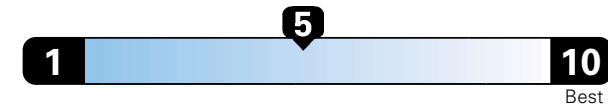

2019 MODEL YEAR

Jeep COMPASS SPORT 4x4

For more information visit: www.jeep.com
or call 1-877-IAM-JEEP

FCA US LLC

THIS VEHICLE IS MANUFACTURED TO MEET SPECIFIC UNITED STATES REQUIREMENTS. THIS VEHICLE IS NOT MANUFACTURED FOR SALE OR REGISTRATION OUTSIDE OF THE UNITED STATES.

MANUFACTURER'S SUGGESTED RETAIL PRICE OF THIS MODEL INCLUDING DEALER PREPARATION

Base Price: $23,595

JEEP COMPASS SPORT 4X4
Exterior Color: White Clear-Coat Exterior Color
Interior Color: Black Interior Color
Interior: Cloth Low-Back Bucket Seats
Engine: 2.4L I4 Zero Evap M-Air Engine w/ESS
Transmission: 9-Speed 948TE FWD/AWD Automatic Transmission

STANDARD EQUIPMENT (UNLESS REPLACED BY OPTIONAL EQUIPMENT)

FUNCTIONAL/SAFETY FEATURES
Advanced Multistage Front Airbags
Driver Inflatable Knee-Bolster Airbag
Supplemental Side-Curtain Front and Rear Airbags
Supplemental Front Seat-Mounted Side Airbags
Remote Keyless Entry
Push-Button Start
Speed Control
Speed Sensitive Power Locks
ParkView® Rear Back-Up Camera
Rear Window Defroster
Variable Intermittent Windshield Wipers
Selec-Terrain® System
Electronic Stability Control
Electronic Roll Mitigation
4-Wheel Disc Anti-Lock Brakes
Tire Pressure Monitoring Display