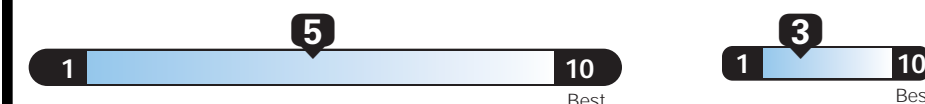

## EPA DOT Fuel Economy and Environment

Gasoline Vehicle

Fuel Economy These estimates reflect new EPA methods beginning with 2017 models. Small SUV 4WD range from 18 to 34 MPG. The best vehicle rates 136 MPGe.

**25** MPG  
combined city/hwy

22 city

31 highway

4.0 gallons per 100 miles

You spend **\$500** more in fuel costs over 5 years compared to the average new vehicle.

Annual fuel COST  
**\$1,450**

Fuel Economy & Greenhouse Gas Rating (tailpipe only) Smog Rating (tailpipe only)