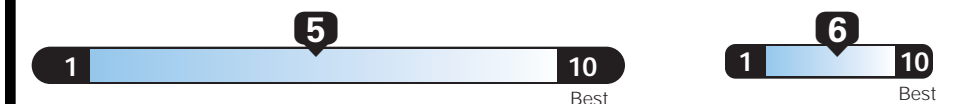

EPA DOT Fuel Economy and Environment

Gasoline Vehicle

Fuel Economy These estimates reflect new EPA methods beginning with 2017 models. Small SUV 4WD range from 18 to 34 MPG. The best vehicle rates 136 MPGe.

25 MPG
combined city/hwy

22 city

30 highway

4.0 gallons per 100 miles

You spend **\$250** more in fuel costs over 5 years compared to the average new vehicle.

Annual fuel COST **\$1,450**

Fuel Economy & Greenhouse Gas Rating (tailpipe only) Smog Rating (tailpipe only)