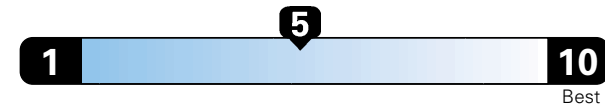

2019 MODEL YEAR

Jeep COMPASS UPLAND 4x4

For more information visit: www.jeep.com
or call 1-877-IAM-JEEP

FCA US LLC

THIS VEHICLE IS MANUFACTURED TO MEET SPECIFIC UNITED STATES REQUIREMENTS. THIS VEHICLE IS NOT MANUFACTURED FOR SALE OR REGISTRATION OUTSIDE OF THE UNITED STATES.

MANUFACTURER'S SUGGESTED RETAIL PRICE OF THIS MODEL INCLUDING DEALER PREPARATION

Base Price: $23,095

JEOP COMPASS SPORT 4X4
Exterior Color: Diamond Black Crystal Pearl-Coat Exterior Paint
Interior Color: Black Interior Color
Interior: Cloth Low-Back Bucket Seats
Engine: 2.4L I4 M-Air Engine
Transmission: 9-Speed Automatic Transmission
STANDARD EQUIPMENT (UNLESS REPLACED BY OPTIONAL EQUIPMENT)

FUNCTIONAL/SAFETY FEATURES

Advanced Multistage Front Airbags
Driver Inflatable Knee-Bolster Airbag
Supplemental Side-Curtain Front and Rear Airbags
Supplemental Front Seat-Mounted Side Airbags
Remote Keyless Entry
Pushbutton Start
Speed Control
Speed Sensitive Power Locks
ParkView® Rear Back-Up Camera
Rear Window Defroster
Variable Intermittent Windshield Wipers
Selec-Terrain® System
Electronic Stability Control
Electronic Roll Mitigation
4-Wheel Disc Anti-Lock Brakes
Tire Pressure Monitoring Display

INTERIOR FEATURES