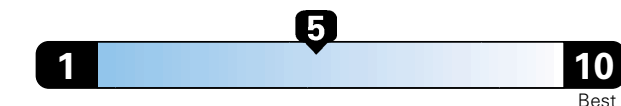

2019 MODEL YEAR

Jeep COMPASS SPORT 4x4

For more information visit: www.jeep.com
or call 1-877-IAM-JEEP

FCA US LLC

THIS VEHICLE IS MANUFACTURED TO MEET SPECIFIC UNITED STATES REQUIREMENTS. THIS VEHICLE IS NOT MANUFACTURED FOR SALE OR REGISTRATION OUTSIDE OF THE UNITED STATES.

MANUFACTURER'S SUGGESTED RETAIL PRICE OF THIS MODEL INCLUDING DEALER PREPARATION

Base Price: $23,345

JEOP COMPASS SPORT 4X4
Exterior Color: Diamond Black Crystal Pearl-Coat Exterior Paint
Interior Color: Black Interior Color
Interior: Cloth Low-Back Bucket Seats
Engine: 2.4L I4 M-Air Engine
Transmission: 9-Speed 948TE FWD/AWD Automatic Transmission

STANDARD EQUIPMENT (UNLESS REPLACED BY OPTIONAL EQUIPMENT)

FUNCTIONAL/SAFETY FEATURES

Advanced Multistage Front Airbags
Driver Inflatable Knee-Bolster Airbag
Supplemental Side-Curtain Front and Rear Airbags
Supplemental Front Seat-Mounted Side Airbags
Remote Keyless Entry
Pushbutton Start
Speed Control
Speed Sensitive Power Locks
ParkView® Rear Back-Up Camera
Rear Window Defroster
Variable Intermittent Windshield Wipers
Selec-Terrain® System
Electronic Stability Control
Electronic Roll Mitigation
4-Wheel Disc Anti-Lock Brakes
Tire Pressure Monitoring Display

INTERIOR FEATURES