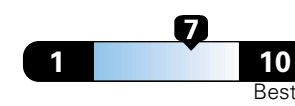

Smog Rating (tailpipe only)

This vehicle emits 358 grams CO2 per mile. The best emits 0 grams per mile (tailpipe only). Producing and distributing fuel also creates emissions; learn more at fuelconomy.gov.

Actual results will vary for many reasons, including driving conditions and how you drive and maintain your vehicle. The average new vehicle gets 27 MPG and cost $6,750 to fuel over 5 years. Cost estimates are based on 15,000 miles per year at $2.40 per gallon. MPGe is miles per gasoline gallon equivalent. Vehicle emissions are a significant cause of climate change and smog.

fuelconomy.gov

Calculate personalized estimates and compare vehicles