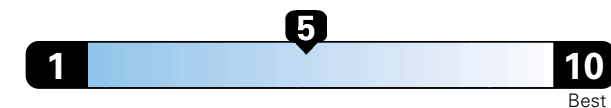

2018 MODEL YEAR

Jeep COMPASS ALTITUDE 4X4

For more information visit: www.jeep.com
or call 1-877-IAM-JEEP

FCA US LLC

THIS VEHICLE IS MANUFACTURED TO MEET SPECIFIC UNITED STATES REQUIREMENTS. THIS VEHICLE IS NOT MANUFACTURED FOR SALE OR REGISTRATION OUTSIDE OF THE UNITED STATES.

MANUFACTURER'S SUGGESTED RETAIL PRICE OF THIS MODEL INCLUDING DEALER PREPARATION

Base Price: $24,395

JEOP COMPASS LATITUDE 4X4
Exterior Color: Diamond Black Crystal Pearl-Coat Exterior Color
Interior Color: Black Interior Color
Interior: Premium Cloth / Vinyl Bucket Seats
Engine: 2.4L I4 M-Air Engine
Transmission: 9-Speed Automatic Transmission

STANDARD EQUIPMENT (UNLESS REPLACED BY OPTIONAL EQUIPMENT)

FUNCTIONAL/SAFETY FEATURES

Advanced Multistage Front Airbags
Supplemental Side-Curtain Front and Rear Airbags
Supplemental Front Seat-Mounted Side Airbags
Remote Keyless Entry with Proximity Entry
Pushbutton Start
Speed Control
Speed Sensitive Power Locks
ParkView® Rear Back Up Camera
Rear Window Defroster
Deep Tint Sunscreen Glass
Selec-Terrain™ System
Fog and Cornering Lamps
Automatic Headlamps
Rear View Day / Night Mirror
13.5-Gallon Fuel Tank
Tire Service Kit
Capless Fuel Filler

INTERIOR FEATURES

Air Conditioning
Uconnect® 3 with 5-Inch Display
Bluetooth® Streaming Audio
Leather-Wrapped Steering Wheel
Steering Wheel Mounted Audio Controls
Cluster 3.5-Inch Black / White Driver Info Display
Auxiliary 12-Volt Rear Power Outlet
Remote USB Port Second-Row
Ambient LED Interior Lighting
Illuminated Entry
Tilt / Telescope Steering Column
Power Front Windows w/ 1-Touch Up and Down Feature
Manual 6-Way Driver / Passenger Seats
Rear 60 / 40 Folding Seat
Height-Adjustable Front Shoulder Belts
6-Speakers
Front and Rear Floor Mats
Media Hub (USB, Aux)