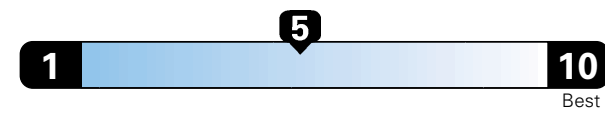

2018 MODEL YEAR

Jeep COMPASS ALTITUDE 4X4

For more information visit: www.jeep.com
or call 1-877-IAM-JEEP

FCA US LLC

THIS VEHICLE IS MANUFACTURED TO MEET SPECIFIC UNITED STATES REQUIREMENTS. THIS VEHICLE IS NOT MANUFACTURED FOR SALE OR REGISTRATION OUTSIDE OF THE UNITED STATES.

MANUFACTURER'S SUGGESTED RETAIL PRICE OF THIS MODEL INCLUDING DEALER PREPARATION

Base Price: $24,395

JEOP COMPASS LATITUDE 4X4
Exterior Color: White Clear-Coat Exterior Paint
Interior Color: Black Interior Color
Interior: Premium Cloth / Vinyl Bucket Seats
Engine: 2.4L I4 M-Air Engine
Transmission: 9-Speed Automatic Transmission
STANDARD EQUIPMENT (UNLESS REPLACED BY OPTIONAL EQUIPMENT)

FUNCTIONAL/SAFETY FEATURES
Advanced Multistage Front Airbags
Supplemental Side-Curtain Front and Rear Airbags
Supplemental Front Seat-Mounted Side Airbags
Remote Keyless Entry with Proximity Entry
Pushbutton Start
Speed Control
Speed Sensitive Power Locks
ParkView® Rear Back Up Camera
Rear Window Defroster
Deep Tint Sunscreen Glass
Selec-Terrain™ System
Fog and Cornering Lamps
Automatic Headlamps
Rear View Day / Night Mirror
13.5-Gallon Fuel Tank
Tire Service Kit
Capless Fuel Filler

INTERIOR FEATURES
Air Conditioning
Uconnect® 3 with 5-Inch Display
Bluetooth® Streaming Audio
Leather-Wrapped Steering Wheel
Steering Wheel Mounted Audio Controls
Cluster 3.5-Inch Black / White Driver Info Display
Auxiliary 12-Volt Rear Power Outlet
Remote USB Port Second-Row
Ambient LED Interior Lighting
Illuminated Entry