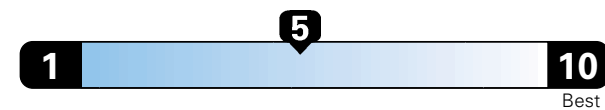

2019 MODEL YEAR

Jeep COMPASS LATITUDE 4X4

For more information visit: www.jeep.com
or call 1-877-IAM-JEEP

FCA US LLC

THIS VEHICLE IS MANUFACTURED TO MEET SPECIFIC UNITED STATES REQUIREMENTS. THIS VEHICLE IS NOT MANUFACTURED FOR SALE OR REGISTRATION OUTSIDE OF THE UNITED STATES.

MANUFACTURER'S SUGGESTED RETAIL PRICE OF THIS MODEL INCLUDING DEALER PREPARATION

Base Price: $25,095

JEOP COMPASS LATITUDE 4X4
Exterior Color: White Clear-Coat Exterior Color
Interior Color: Black Interior Color
Interior: Premium Cloth / Vinyl Bucket Seats
Engine: 2.4L I4 M-Air Engine
Transmission: 9-Speed Automatic Transmission
STANDARD EQUIPMENT (UNLESS REPLACED BY OPTIONAL EQUIPMENT)

FUNCTIONAL/SAFETY FEATURES
Advanced Multistage Front Airbags
Supplemental Side-Curtain Front and Rear Airbags
Supplemental Front Seat-Mounted Side Airbags
Pushbutton Start
Automatic Headlamps
Speed Control
Speed Sensitive Power Locks
ParkView® Rear Back-Up Camera
Rear Window Defroster
Deep Tint Sunscreen Glass
Selec-Terrain® System
Fog and Cornering Lamps
Rear View Day / Night Mirror
Remote Proximity Keyless Entry