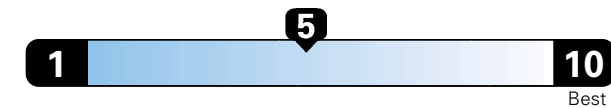

This vehicle emits 358 grams CO2 per mile. The best emits 0 grams per mile (tailpipe only). Producing and distributing fuel also creates emissions; learn more at fuelconomy.gov.

Actual results will vary for many reasons, including driving conditions and how you drive and maintain your vehicle. The average new vehicle gets 27 MPG and cost $7,000 to fuel over 5 years. Cost estimates are based on 15,000 miles per year at $2.55 per gallon. MPGe is miles per gasoline gallon equivalent. Vehicle emissions are a significant cause of climate change and smog.

fuelconomy.gov

Calculate personalized estimates and compare vehicles