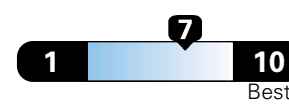

Smog Rating (tailpipe only)

This vehicle emits 358 grams CO2 per mile. The best emits 0 grams per mile (tailpipe only). Producing and distributing fuel also creates emissions; learn more at fuel economy.gov.

Actual results will vary for many reasons, including driving conditions and how you drive and maintain your vehicle. The average new vehicle gets 27 MPG and cost $7,000 to fuel over 5 years. Cost estimates are based on 15,000 miles per year at $2.55 per gallon. MPGe is miles per gasoline gallon equivalent. Vehicle emissions are a significant cause of climate change and smog.

fuel economy.gov

Calculate personalized estimates and compare vehicles