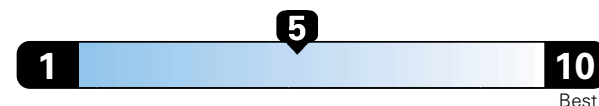

2019 MODEL YEAR

Jeep COMPASS LATITUDE 4X4

For more information visit: www.jeep.com
or call 1-877-IAM-JEEP

FCA US LLC

THIS VEHICLE IS MANUFACTURED TO MEET SPECIFIC UNITED STATES REQUIREMENTS. THIS VEHICLE IS NOT MANUFACTURED FOR SALE OR REGISTRATION OUTSIDE OF THE UNITED STATES.

MANUFACTURER'S SUGGESTED RETAIL PRICE OF THIS MODEL INCLUDING DEALER PREPARATION

Base Price: **$25,345**

JEOP COMPASS LATITUDE 4X4

Exterior Color: White Clear-Coat Exterior Color
Interior Color: Black Interior Color
Interior: Premium Cloth / Vinyl Bucket Seats
Engine: 2.4L I4 Zero Evap M-Air Engine w/ESS
Transmission: 9-Speed 948TE FWD/AWD Automatic Transmission

STANDARD EQUIPMENT (UNLESS REPLACED BY OPTIONAL EQUIPMENT)

FUNCTIONAL/SAFETY FEATURES

Advanced Multistage Front Airbags
Supplemental Side-Curtain Front and Rear Airbags
Supplemental Front Seat-Mounted Side Airbags
Push-Button Start
Automatic Headlamps
Speed Control
Speed Sensitive Power Locks
ParkView® Rear Back-Up Camera
Rear Window Defroster
Deep Tint Sunscreen Glass
Selec-Terrain® System
Fog and Cornering Lamps
Rear View Day / Night Mirror
Remote Proximity Keyless Entry

INTERIOR FEATURES