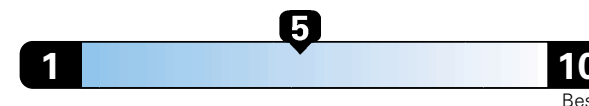

4.0 gallons per 100 miles

You spend

\$500

in fuel costs over 5 years compared to the average new vehicle.

Annual fuel cost

\$1,450

Fuel Economy & Greenhouse Gas Rating (tailpipe only)

This vehicle emits 355 grams CO2 per mile. The best emits 0 grams per mile (tailpipe only). Producing and distributing fuel also creates emissions; learn more at fuelconomy.gov.