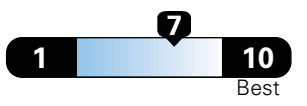

Smog Rating (tailpipe only)

This vehicle emits 358 grams CO2 per mile. The best emits 0 grams per mile (tailpipe only). Producing and distributing fuel also creates emissions; learn more at fuel economy.gov.

Actual results will vary for many reasons, including driving conditions and how you drive and maintain your vehicle. The average new vehicle gets 27 MPG and cost $6,750 to fuel over 5 years. Cost estimates are based on 15,000 miles per year at $2.40 per gallon. MPGe is miles per gasoline gallon equivalent. Vehicle emissions are a significant cause of climate change and smog.

fuel economy.gov

Calculate personalized estimates and compare vehicles