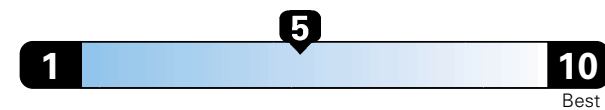

2018 MODEL YEAR

Jeep COMPASS LATITUDE 4X4

For more information visit: www.jeep.com
or call 1-877-IAM-JEEP

FCA US LLC

THIS VEHICLE IS MANUFACTURED TO MEET SPECIFIC UNITED STATES REQUIREMENTS. THIS VEHICLE IS NOT MANUFACTURED FOR SALE OR REGISTRATION OUTSIDE OF THE UNITED STATES.

MANUFACTURER'S SUGGESTED RETAIL PRICE OF THIS MODEL INCLUDING DEALER PREPARATION

Base Price: $24,395

JEOP COMPASS LATITUDE 4X4
Exterior Color: Diamond Black Crystal Pearl-Coat Exterior Color
Interior Color: Black Interior Color
Interior: Premium Cloth / Vinyl Bucket Seats
Engine: 2.4L I4 M-Air Engine
Transmission: 9-Speed Automatic Transmission

STANDARD EQUIPMENT (UNLESS REPLACED BY OPTIONAL EQUIPMENT)

FUNCTIONAL/SAFETY FEATURES
Advanced Multistage Front Airbags
Supplemental Side-Curtain Front and Rear Airbags
Supplemental Front Seat-Mounted Side Airbags
Remote Keyless Entry with Proximity Entry
Pushbutton Start
Speed Control
Speed Sensitive Power Locks
ParkView® Rear Back Up Camera
Rear Window Defroster
Deep Tint Sunscreen Glass
Selec-Terrain™ System
Fog and Cornering Lamps
Automatic Headlamps
Rear View Day / Night Mirror
13.5-Gallon Fuel Tank
Tire Service Kit
Capless Fuel Filler

INTERIOR FEATURES
Air Conditioning
Uconnect® 3 with 5-Inch Display
Bluetooth® Streaming Audio
Leather-Wrapped Steering Wheel
Steering Wheel Mounted Audio Controls
Cluster 3.5-Inch Black / White Driver Info Display
Auxiliary 12-Volt Rear Power Outlet
Remote USB Port Second-Row
Ambient LED Interior Lighting
Illuminated Entry
Tilt / Telescope Steering Column
Power Front Windows w/ 1-Touch Up and Down Feature
Manual 6-Way Driver / Passenger Seats
Rear 60 / 40 Folding Seat
Height-Adjustable Front Shoulder Belts
6-Speakers
Front and Rear Floor Mats
Media Hub (USB, Aux)