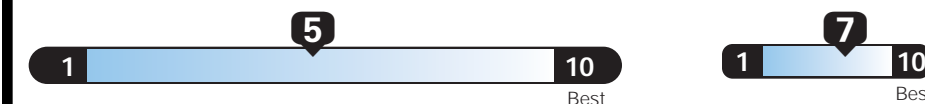

This vehicle emits 358 grams CO2 per mile. The best emits 0 grams per mile (tailpipe only). Producing and distributing fuel also creates emissions; learn more at fuel economy.gov

Actual results will vary for many reasons, including driving conditions and how you drive and maintain your vehicle. The average new vehicle gets 27 MPG and cost $6,750 to fuel over 5 years. Cost estimates are based on 15,000 miles per year at $2.40 per gallon. MPGe is miles per gasoline gallon equivalent. Vehicle emissions are a significant cause of climate change and smog.

fuel economy.gov

Calculate personalized estimates and compare vehicles