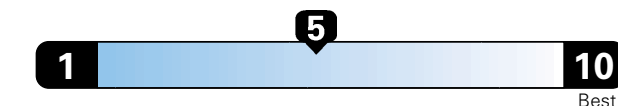

4.0 gallons per 100 miles

You spend

\$750

**in fuel costs
 over 5 years**
 compared to the
 average new vehicle.

Annual fuel cost

\$1,550

Fuel Economy & Greenhouse Gas Rating (tailpipe only)

Smog Rating (tailpipe only)