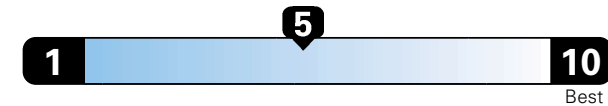

2019 MODEL YEAR

Jeep COMPASS LATITUDE 4X4

For more information visit: www.jeep.com
or call 1-877-IAM-JEEP

FCA US LLC

THIS VEHICLE IS MANUFACTURED TO MEET SPECIFIC UNITED STATES REQUIREMENTS. THIS VEHICLE IS NOT MANUFACTURED FOR SALE OR REGISTRATION OUTSIDE OF THE UNITED STATES.

MANUFACTURER'S SUGGESTED RETAIL PRICE OF THIS MODEL INCLUDING DEALER PREPARATION

Base Price: $24,845

JEOP COMPASS LATITUDE 4X4
Exterior Color: Billet Silver Metallic Clear-Coat Exterior Color
Interior Color: Black Interior Color
Interior: Premium Cloth / Vinyl Bucket Seats
Engine: 2.4L I4 M-Air Engine
Transmission: 9-Speed Automatic Transmission
STANDARD EQUIPMENT (UNLESS REPLACED BY OPTIONAL EQUIPMENT)