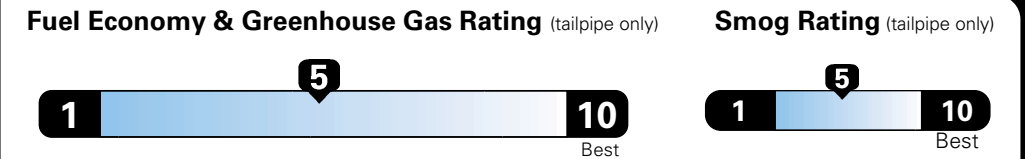

This vehicle emits 358 grams CO2 per mile. The best emits 0 grams per mile (tailpipe only). Producing and distributing fuel also creates emissions; learn more at fuelconomy.gov.

Actual results will vary for many reasons, including driving conditions and how you drive and maintain your vehicle. The average new vehicle gets 27 MPG and cost $7,000 to fuel over 5 years. Cost estimates are based on 15,000 miles per year at $2.55 per gallon. MPGe is miles per gasoline gallon equivalent. Vehicle emissions are a significant cause of climate change and smog.

fuelconomy.gov

Calculate personalized estimates and compare vehicles

GOVERNMENT 5-STAR SAFETY RATINGS

Overall Vehicle Score ★★★★★

Based on the combined ratings of frontal, side, and rollover. Should ONLY be compared to other vehicles of similar size and weight.

Frontal Crash Driver Passenger ★★★★★

Based on the risk of injury in a frontal impact. Should ONLY be compared to other vehicles of similar size and weight.

Side Crash Front seat Rear seat ★★★★★

Based on the risk of injury in a side impact.

Rollover ★★★

Based on the risk of rollover in a single-vehicle crash.

Star ratings range from 1 to 5 stars (★★★★★) with 5 being the highest. Source: National Highway Traffic Safety Administration (NHTSA) www.safercar.gov or 1-888-327-4236

The safety ratings above are based on Federal Government tests of particular vehicles equipped with certain features and options. The performance of this vehicle may differ.

PARTS CONTENT INFORMATION

FOR VEHICLES IN THIS CARLINE:
U.S./CANADIAN PARTS CONTENT: 17%
MAJOR SOURCES OF FOREIGN PARTS CONTENT:

MEXICO : 72%
NOTE: PARTS CONTENT DOES NOT INCLUDE FINAL ASSEMBLY, DISTRIBUTION, OR OTHER NON-PARTS COSTS.

FOR THIS VEHICLE:
FINAL ASSEMBLY POINT:
TOLUCA, MEXICO
COUNTRY OF ORIGIN:
ENGINE: UNITED STATES
TRANSMISSION: UNITED STATES

VEHICLE PROTECTION
A PRODUCT OF FCA US LLC

Ask for Mopar Vehicle Protection for your vehicle. We Built It. We Back It.