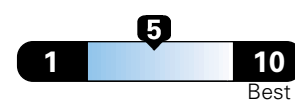

4.0 gallons per 100 miles

You spend

\$750

in fuel costs
over 5 years
compared to the
average new vehicle.

Annual fuel cost

\$1,550

Fuel Economy & Greenhouse Gas Rating (tailpipe only)

Smog Rating (tailpipe only)