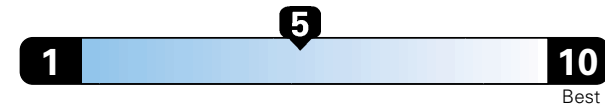

2019 MODEL YEAR

Jeep COMPASS LATITUDE 4X4

For more information visit: www.jeep.com
or call 1-877-IAM-JEEP

FCA US LLC

THIS VEHICLE IS MANUFACTURED TO MEET SPECIFIC UNITED STATES REQUIREMENTS. THIS VEHICLE IS NOT MANUFACTURED FOR SALE OR REGISTRATION OUTSIDE OF THE UNITED STATES.

MANUFACTURER'S SUGGESTED RETAIL PRICE OF THIS MODEL INCLUDING DEALER PREPARATION

Base Price: **$25,345**

JEOP COMPASS LATITUDE 4X4

Exterior Color: Billet Silver Metallic Clear-Coat Exterior Color

Interior Color: Black Interior Color

Interior: Premium Cloth / Vinyl Bucket Seats

Engine: 2.4L I4 Zero Evap M-Air Engine w/ESS

Transmission: 9-Speed 948TE FWD/AWD Automatic Transmission

STANDARD EQUIPMENT (UNLESS REPLACED BY OPTIONAL EQUIPMENT)

FUNCTIONAL/SAFETY FEATURES

- Advanced Multistage Front Airbags
- Supplemental Side-Curtain Front and Rear Airbags
- Supplemental Front Seat-Mounted Side Airbags
- Push-Button Start
- Automatic Headlamps
- Speed Control
- Speed Sensitive Power Locks
- ParkView® Rear Back-Up Camera
- Rear Window Defroster
- Deep Tint Sunscreen Glass
- Selec-Terrain® System
- Fog and Cornering Lamps
- Rear View Day / Night Mirror
- Remote Proximity Keyless Entry

INTERIOR FEATURES