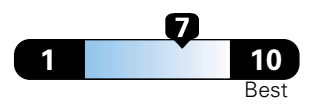

Smog Rating (tailpipe only)

This vehicle emits 358 grams CO2 per mile. The best emits 0 grams per mile (tailpipe only). Producing and distributing fuel also creates emissions; learn more at fuelconomy.gov.

Actual results will vary for many reasons, including driving conditions and how you drive and maintain your vehicle. The average new vehicle gets 27 MPG and cost $6,750 to fuel over 5 years. Cost estimates are based on 15,000 miles per year at $2.40 per gallon. MPGe is miles per gasoline gallon equivalent. Vehicle emissions are a significant cause of climate change and smog.

fuelconomy.gov

Calculate personalized estimates and compare vehicles