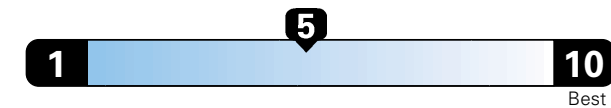

2018 MODEL YEAR

Jeep COMPASS ALTITUDE 4X4

For more information visit: www.jeep.com
or call 1-877-IAM-JEEP

FCA US LLC

THIS VEHICLE IS MANUFACTURED TO MEET SPECIFIC UNITED STATES REQUIREMENTS. THIS VEHICLE IS NOT MANUFACTURED FOR SALE OR REGISTRATION OUTSIDE OF THE UNITED STATES.

MANUFACTURER'S SUGGESTED RETAIL PRICE OF THIS MODEL INCLUDING DEALER PREPARATION

Base Price: $24,395

JEOP COMPASS LATITUDE 4X4
Exterior Color: Billet Silver Metallic Clear Coat Exterior Paint
Interior Color: Black Interior Color
Interior: Premium Cloth / Vinyl Bucket Seats
Engine: 2.4L I4 M-Air Engine
Transmission: 9-Speed Automatic Transmission

STANDARD EQUIPMENT (UNLESS REPLACED BY OPTIONAL EQUIPMENT)

FUNCTIONAL/SAFETY FEATURES
Advanced Multistage Front Airbags
Supplemental Side-Curtain Front and Rear Airbags
Supplemental Front Seat-Mounted Side Airbags
Remote Keyless Entry with Proximity Entry
Pushbutton Start
Speed Control
Speed Sensitive Power Locks
ParkView® Rear Back Up Camera
Rear Window Defroster
Deep Tint Sunscreen Glass
Selec-Terrain™ System
Fog and Cornering Lamps
Automatic Headlamps
Rear View Day / Night Mirror

OPTIONAL EQUIPMENT (May Replace Standard Equipment) **$1,195**