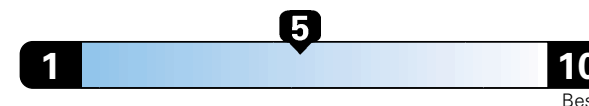

You spend

\$750

**in fuel costs
over 5 years**
compared to the
average new vehicle.

Annual fuel cost

\$1,550

Fuel Economy & Greenhouse Gas Rating (tailpipe only)

This vehicle emits 358 grams CO2 per mile. The best emits 0 grams per mile (tailpipe only). Producing and distributing fuel also creates emissions; learn more at fuelconomy.gov.