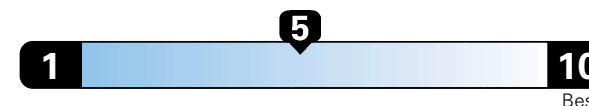

2018 MODEL YEAR

Jeep COMPASS ALTITUDE 4X4

For more information visit: www.jeep.com
or call 1-877-IAM-JEEP

FCA US LLC

THIS VEHICLE IS MANUFACTURED TO MEET SPECIFIC UNITED STATES REQUIREMENTS. THIS VEHICLE IS NOT MANUFACTURED FOR SALE OR REGISTRATION OUTSIDE OF THE UNITED STATES.

MANUFACTURER'S SUGGESTED RETAIL PRICE OF THIS MODEL INCLUDING DEALER PREPARATION

Base Price: $24,395

JEOP COMPASS LATITUDE 4X4
Exterior Color: Granite Crystal Metallic Clear Coat Exterior Paint
Interior Color: Black Interior Color
Interior: Premium Cloth / Vinyl Bucket Seats
Engine: 2.4L I4 M-Air Engine
Transmission: 9-Speed Automatic Transmission

STANDARD EQUIPMENT (UNLESS REPLACED BY OPTIONAL EQUIPMENT)

FUNCTIONAL/SAFETY FEATURES

Advanced Multistage Front Airbags
Supplemental Side-Curtain Front and Rear Airbags
Supplemental Front Seat-Mounted Side Airbags
Remote Keyless Entry with Proximity Entry
Pushbutton Start
Speed Control
Speed Sensitive Power Locks
ParkView® Rear Back Up Camera
Rear Window Defroster
Deep Tint Sunscreen Glass
Selec-Terrain™ System
Fog and Cornering Lamps
Automatic Headlamps
Rear View Day / Night Mirror
13.5-Gallon Fuel Tank
Tire Service Kit
Capless Fuel Filler

INTERIOR FEATURES