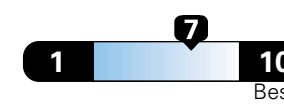

Smog Rating (tailpipe only)

This vehicle emits 358 grams CO2 per mile. The best emits 0 grams per mile (tailpipe only). Producing and distributing fuel also creates emissions; learn more at fuelconomy.gov.

Actual results will vary for many reasons, including driving conditions and how you drive and maintain your vehicle. The average new vehicle gets 27 MPG and cost $6,750 to fuel over 5 years. Cost estimates are based on 15,000 miles per year at $2.40 per gallon. MPGe is miles per gasoline gallon equivalent. Vehicle emissions are a significant cause of climate change and smog.

fuelconomy.gov

Calculate personalized estimates and compare vehicles