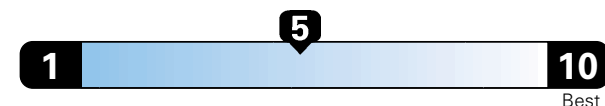

2018 MODEL YEAR

Jeep COMPASS LATITUDE 4X4

For more information visit: www.jeep.com
or call 1-877-IAM-JEEP

FCA US LLC

THIS VEHICLE IS MANUFACTURED TO MEET SPECIFIC UNITED STATES REQUIREMENTS. THIS VEHICLE IS NOT MANUFACTURED FOR SALE OR REGISTRATION OUTSIDE OF THE UNITED STATES.

MANUFACTURER'S SUGGESTED RETAIL PRICE OF THIS MODEL INCLUDING DEALER PREPARATION

Base Price: $24,395

JEOP COMPASS LATITUDE 4X4
Exterior Color: Olive Green Pearl-Coat Exterior Paint
Interior Color: Black Interior Color
Interior: Premium Cloth / Vinyl Bucket Seats
Engine: 2.4L I4 M-Air Engine
Transmission: 9-Speed Automatic Transmission

STANDARD EQUIPMENT (UNLESS REPLACED BY OPTIONAL EQUIPMENT)

FUNCTIONAL/SAFETY FEATURES
Advanced Multistage Front Airbags
Supplemental Side-Curtain Front and Rear Airbags
Supplemental Front Seat-Mounted Side Airbags
Remote Keyless Entry with Proximity Entry
Pushbutton Start
Speed Control
Speed Sensitive Power Locks
ParkView® Rear Back Up Camera
Rear Window Defroster
Deep Tint Sunscreen Glass
Selec-Terrain™ System
Fog and Cornering Lamps
Automatic Headlamps
Rear View Day / Night Mirror
13.5-Gallon Fuel Tank
Tire Service Kit
Capless Fuel Filler

INTERIOR FEATURES
Air Conditioning
Uconnect® 3 with 5-Inch Display
Bluetooth® Streaming Audio
Leather-Wrapped Steering Wheel
Steering Wheel Mounted Audio Controls
Cluster 3.5-Inch Black / White Driver Info Display
Auxiliary 12-Volt Rear Power Outlet
Remote USB Port Second-Row
Ambient LED Interior Lighting
Illuminated Entry
Tilt / Telescope Steering Column
Power Front Windows w/ 1-Touch Up and Down Feature
Manual 6-Way Driver / Passenger Seats
Rear 60 / 40 Folding Seat
Height-Adjustable Front Shoulder Belts
6-Speakers
Front and Rear Floor Mats
Media Hub (USB, Aux)