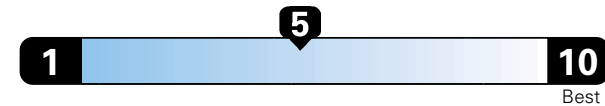

This vehicle emits 358 grams CO2 per mile. The best emits 0 grams per mile (tailpipe only). Producing and distributing fuel also creates emissions; learn more at fuel economy.gov.

Actual results will vary for many reasons, including driving conditions and how you drive and maintain your vehicle. The average new vehicle gets 27 MPG and cost $6,750 to fuel over 5 years. Cost estimates are based on 15,000 miles per year at $2.40 per gallon. MPGe is miles per gasoline gallon equivalent. Vehicle emissions are a significant cause of climate change and smog.

fuel economy.gov

Calculate personalized estimates and compare vehicles