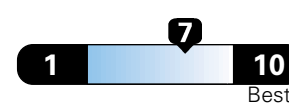

4.0 gallons per 100 miles

You spend

\$750

in fuel costs
over 5 years
compared to the
average new vehicle.

Annual fuel cost

\$1,550

Fuel Economy & Greenhouse Gas Rating (tailpipe only)

Smog Rating (tailpipe only)