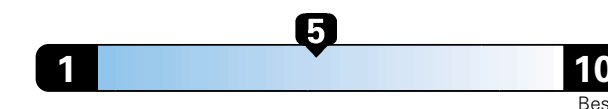

4.0 gallons per 100 miles

You spend

\$750

in fuel costs
over 5 years
compared to the
average new vehicle.

Annual fuel cost

\$1,550

Fuel Economy & Greenhouse Gas Rating (tailpipe only)

Smog Rating (tailpipe only)