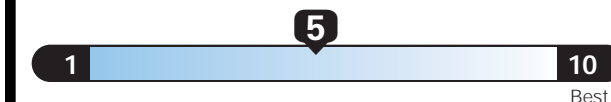

This vehicle emits 358 grams CO2 per mile. The best emits 0 grams per mile (tailpipe only). Producing and distributing fuel also creates emissions; learn more at fuel economy.gov

Actual results will vary for many reasons, including driving conditions and how you drive and maintain your vehicle. The average new vehicle gets 27 MPG and cost $6,750 to fuel over 5 years. Cost estimates are based on 15,000 miles per year at $2.40 per gallon. MPGe is miles per gasoline gallon equivalent. Vehicle emissions are a significant cause of climate change and smog.

fuel economy.gov

Calculate personalized estimates and compare vehicles

Smartphone
QR Code™