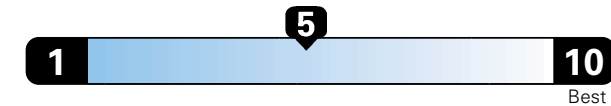

This vehicle emits 358 grams CO2 per mile. The best emits 0 grams per mile (tailpipe only). Producing and distributing fuel also creates emissions; learn more at fuelconomy.gov.

Smog Rating (tailpipe only)