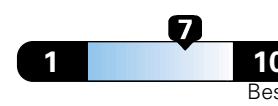

4.0 gallons per 100 miles

You spend \$500
 in fuel costs over 5 years compared to the average new vehicle.

Annual fuel cost \$1,450

Fuel Economy & Greenhouse Gas Rating (tailpipe only)

Smog Rating (tailpipe only)