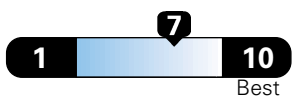

Smog Rating (tailpipe only)

This vehicle emits 358 grams CO2 per mile. The best emits 0 grams per mile (tailpipe only). Producing and distributing fuel also creates emissions; learn more at fuelconomy.gov.

Actual results will vary for many reasons, including driving conditions and how you drive and maintain your vehicle. The average new vehicle gets 27 MPG and cost $6,750 to fuel over 5 years. Cost estimates are based on 15,000 miles per year at $2.40 per gallon. MPGe is miles per gasoline gallon equivalent. Vehicle emissions are a significant cause of climate change and smog.

fuelconomy.gov

Calculate personalized estimates and compare vehicles