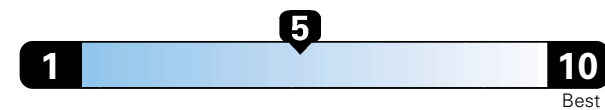

2018 MODEL YEAR

Jeep COMPASS ALTITUDE 4X4

For more information visit: www.jeep.com
or call 1-877-IAM-JEEP

FCA US LLC

THIS VEHICLE IS MANUFACTURED TO MEET SPECIFIC UNITED STATES REQUIREMENTS. THIS VEHICLE IS NOT MANUFACTURED FOR SALE OR REGISTRATION OUTSIDE OF THE UNITED STATES.

MANUFACTURER'S SUGGESTED RETAIL PRICE OF THIS MODEL INCLUDING DEALER PREPARATION

Base Price: $24,395

JEOP COMPASS LATITUDE 4X4
Exterior Color: Granite Crystal Metallic Clear Coat Exterior Paint
Interior Color: Black Interior Color
Interior: Premium Cloth / Vinyl Bucket Seats
Engine: 2.4L I4 M-Air Engine
Transmission: 9-Speed Automatic Transmission
STANDARD EQUIPMENT (UNLESS REPLACED BY OPTIONAL EQUIPMENT)

FUNCTIONAL/SAFETY FEATURES
Advanced Multistage Front Airbags
Supplemental Side-Curtain Front and Rear Airbags
Supplemental Front Seat-Mounted Side Airbags
Remote Keyless Entry with Proximity Entry
Pushbutton Start
Speed Control
Speed Sensitive Power Locks
ParkView® Rear Back Up Camera
Rear Window Defroster
Deep Tint Sunscreen Glass
Selec-Terrain™ System
Fog and Cornering Lamps
Automatic Headlamps
Rear View Day / Night Mirror
13.5-Gallon Fuel Tank
Tire Service Kit
Capless Fuel Filler

INTERIOR FEATURES
Air Conditioning
Uconnect® 3 with 5-Inch Display
Bluetooth® Streaming Audio
Leather-Wrapped Steering Wheel
Steering Wheel Mounted Audio Controls
Cluster 3.5-Inch Black / White Driver Info Display
Auxiliary 12-Volt Rear Power Outlet
Remote USB Port Second-Row

OPTIONAL EQUIPMENT (May Replace Standard Equipment)
Customer Preferred Package 27B **$1,195**