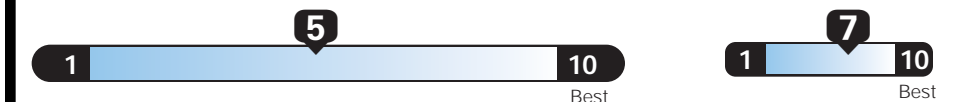

This vehicle emits 358 grams CO2 per mile. The best emits 0 grams per mile (tailpipe only). Producing and distributing fuel also creates emissions; learn more at fuel economy.gov

Actual results will vary for many reasons, including driving conditions and how you drive and maintain your vehicle. The average new vehicle gets 27 MPG and cost $6,750 to fuel over 5 years. Cost estimates are based on 15,000 miles per year at $2.40 per gallon. MPGe is miles per gasoline gallon equivalent. Vehicle emissions are a significant cause of climate change and smog.

fuel economy.gov

Calculate personalized estimates and compare vehicles