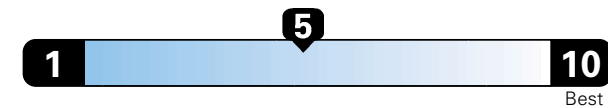

2018 MODEL YEAR

Jeep COMPASS LATITUDE 4X4

For more information visit: www.jeep.com
or call 1-877-IAM-JEEP

FCA US LLC

THIS VEHICLE IS MANUFACTURED TO MEET SPECIFIC UNITED STATES REQUIREMENTS. THIS VEHICLE IS NOT MANUFACTURED FOR SALE OR REGISTRATION OUTSIDE OF THE UNITED STATES.

MANUFACTURER'S SUGGESTED RETAIL PRICE OF THIS MODEL INCLUDING DEALER PREPARATION

Base Price: $24,295

JEEP COMPASS LATITUDE 4X4
Exterior Color: Jazz Blue Pearl-Coat Exterior Color
Interior Color: Black Interior Color
Interior: Premium Cloth / Vinyl Bucket Seats
Engine: 2.4L I4 M-Air Engine
Transmission: 9-Speed Automatic Transmission
STANDARD EQUIPMENT (UNLESS REPLACED BY OPTIONAL EQUIPMENT)

FUNCTIONAL/SAFETY FEATURES
Advanced Multistage Front Airbags
Supplemental Side-Curtain Front and Rear Airbags
Supplemental Front Seat-Mounted Side Airbags
Remote Keyless Entry with Proximity Entry
Pushbutton Start
Speed Control
Speed Sensitive Power Locks
ParkView® Rear Back Up Camera
Rear Window Defroster
Deep Tint Sunscreen Glass
Selec-Terrain™ System
Fog and Cornering Lamps
Automatic Headlamps
Rear View Day / Night Mirror
13.5-Gallon Fuel Tank
Tire Service Kit
Capless Fuel Filler

INTERIOR FEATURES
Air Conditioning
Uconnect® 3 with 5-Inch Display
Bluetooth® Streaming Audio
Leather-Wrapped Steering Wheel
Steering Wheel Mounted Audio Controls
Cluster 3.5-Inch Black / White Driver Info Display
Auxiliary 12-Volt Rear Power Outlet
Remote USB Port Second-Row
Ambient LED Interior Lighting
Illuminated Entry
Tilt / Telescope Steering Column
Power Front Windows w/ 1-Touch Up and Down Feature
Manual 6-Way Driver / Passenger Seats
Rear 60 / 40 Folding Seat
Height-Adjustable Front Shoulder Belts
6-Speakers
Front and Rear Floor Mats
Media Hub (USB, Aux)