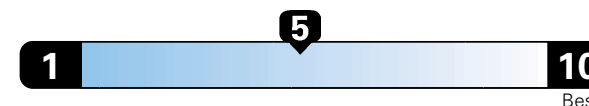

4.0 gallons per 100 miles

You spend

\$750

in fuel costs
 over 5 years
 compared to the
 average new vehicle.

Annual fuel cost

\$1,550

Fuel Economy & Greenhouse Gas Rating (tailpipe only)

Smog Rating (tailpipe only)