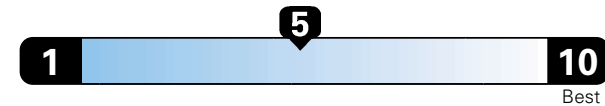

2019 MODEL YEAR

Jeep COMPASS LATITUDE 4X4

For more information visit: www.jeep.com
or call 1-877-IAM-JEEP

FCA US LLC

THIS VEHICLE IS MANUFACTURED TO MEET SPECIFIC UNITED STATES REQUIREMENTS. THIS VEHICLE IS NOT MANUFACTURED FOR SALE OR REGISTRATION OUTSIDE OF THE UNITED STATES.

MANUFACTURER'S SUGGESTED RETAIL PRICE OF THIS MODEL INCLUDING DEALER PREPARATION

Base Price: $25,345

JEOP COMPASS LATITUDE 4X4

Exterior Color: Granite Crystal Met Clear-Coat Exterior Color

Interior Color: Black Interior Color

Interior: Premium Cloth / Vinyl Bucket Seats

Engine: 2.4L I4 Zero Evap M-Air Engine w/ESS

Transmission: 9-Speed 948TE FWD/AWD Automatic Transmission

STANDARD EQUIPMENT (UNLESS REPLACED BY OPTIONAL EQUIPMENT)

FUNCTIONAL/SAFETY FEATURES

- Advanced Multistage Front Airbags
- Supplemental Side-Curtain Front and Rear Airbags
- Supplemental Front Seat-Mounted Side Airbags
- Push-Button Start
- Automatic Headlamps
- Speed Control
- Speed Sensitive Power Locks
- ParkView® Rear Back-Up Camera
- Rear Window Defroster
- Deep Tint Sunscreen Glass
- Selec-Terrain® System
- Fog and Cornering Lamps
- Rear View Day / Night Mirror
- Remote Proximity Keyless Entry

INTERIOR FEATURES