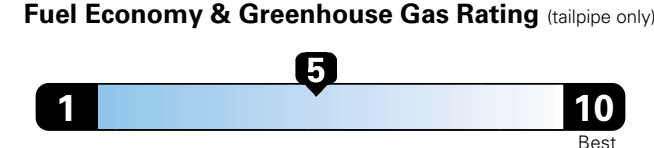

This vehicle emits 358 grams CO2 per mile. The best emits 0 grams per mile (tailpipe only). Producing and distributing fuel also creates emissions; learn more at fuel economy.gov.

Actual results will vary for many reasons, including driving conditions and how you drive and maintain your vehicle. The average new vehicle gets 27 MPG and cost $6,750 to fuel over 5 years. Cost estimates are based on 15,000 miles per year at $2.40 per gallon. MPGe is miles per gasoline gallon equivalent. Vehicle emissions are a significant cause of climate change and smog.

fuel economy.gov

Calculate personalized estimates and compare vehicles