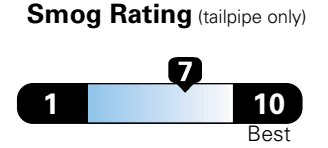

This vehicle emits 358 grams CO2 per mile. The best emits 0 grams per mile (tailpipe only). Producing and distributing fuel also creates emissions; learn more at fuel economy.gov.

Actual results will vary for many reasons, including driving conditions and how you drive and maintain your vehicle. The average new vehicle gets 27 MPG and cost $6,750 to fuel over 5 years. Cost estimates are based on 15,000 miles per year at $2.40 per gallon. MPGe is miles per gasoline gallon equivalent. Vehicle emissions are a significant cause of climate change and smog.

fuel economy.gov

Calculate personalized estimates and compare vehicles