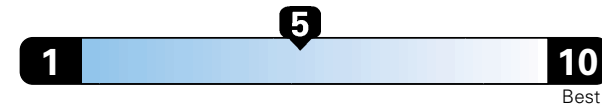

2018 MODEL YEAR

Jeep COMPASS ALTITUDE 4X4

For more information visit: www.jeep.com
or call 1-877-IAM-JEEP

FCA US LLC

THIS VEHICLE IS MANUFACTURED TO MEET SPECIFIC UNITED STATES REQUIREMENTS. THIS VEHICLE IS NOT MANUFACTURED FOR SALE OR REGISTRATION OUTSIDE OF THE UNITED STATES.

MANUFACTURER'S SUGGESTED RETAIL PRICE OF THIS MODEL INCLUDING DEALER PREPARATION

Base Price: $24,295

JEOP COMPASS LATITUDE 4X4
Exterior Color: Laser Blue Pearl-Coat Exterior Paint
Interior Color: Black Interior Color
Interior: Premium Cloth / Vinyl Bucket Seats
Engine: 2.4L I4 M-Air Engine
Transmission: 9-Speed Automatic Transmission

STANDARD EQUIPMENT (UNLESS REPLACED BY OPTIONAL EQUIPMENT)

FUNCTIONAL/SAFETY FEATURES
Advanced Multistage Front Airbags
Supplemental Side-Curtain Front and Rear Airbags
Supplemental Front Seat-Mounted Side Airbags
Remote Keyless Entry with Proximity Entry
Pushbutton Start
Speed Control
Speed Sensitive Power Locks
ParkView® Rear Back Up Camera
Rear Window Defroster
Deep Tint Sunscreen Glass
Selec-Terrain™ System
Fog and Cornering Lamps
Automatic Headlamps
Rear View Day / Night Mirror
13.5-Gallon Fuel Tank
Tire Service Kit
Capless Fuel Filler

INTERIOR FEATURES

Air Conditioning
Uconnect® 3 with 5-Inch Display

OPTIONAL EQUIPMENT (May Replace Standard Equipment)