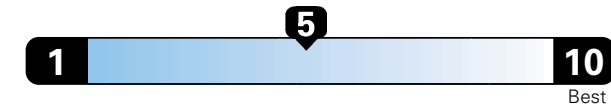

2018 MODEL YEAR

Jeep COMPASS LATITUDE 4X4

For more information visit: www.jeep.com
or call 1-877-IAM-JEEP

FCA US LLC

THIS VEHICLE IS MANUFACTURED TO MEET SPECIFIC UNITED STATES REQUIREMENTS. THIS VEHICLE IS NOT MANUFACTURED FOR SALE OR REGISTRATION OUTSIDE OF THE UNITED STATES.

MANUFACTURER'S SUGGESTED RETAIL PRICE OF THIS MODEL INCLUDING DEALER PREPARATION

Base Price: $24,395

JEOP COMPASS LATITUDE 4X4
Exterior Color: Jazz Blue Pearl-Coat Exterior Color
Interior Color: Black Interior Color
Interior: Premium Cloth / Vinyl Bucket Seats
Engine: 2.4L I4 M-Air Engine
Transmission: 9-Speed Automatic Transmission
STANDARD EQUIPMENT (UNLESS REPLACED BY OPTIONAL EQUIPMENT)

FUNCTIONAL/SAFETY FEATURES
Advanced Multistage Front Airbags
Supplemental Side-Curtain Front and Rear Airbags
Supplemental Front Seat-Mounted Side Airbags
Remote Keyless Entry with Proximity Entry
Pushbutton Start
Speed Control
Speed Sensitive Power Locks
ParkView® Rear Back Up Camera
Rear Window Defroster
Deep Tint Sunscreen Glass
Selec-Terrain™ System
Fog and Cornering Lamps
Automatic Headlamps
Rear View Day / Night Mirror
13.5-Gallon Fuel Tank
Tire Service Kit
Capless Fuel Filler

INTERIOR FEATURES
Air Conditioning
Uconnect® 3 with 5-Inch Display
Bluetooth® Streaming Audio
Leather-Wrapped Steering Wheel
Steering Wheel Mounted Audio Controls
Cluster 3.5-Inch Black / White Driver Info Display
Auxiliary 12-Volt Rear Power Outlet
Remote USB Port Second-Row
Ambient LED Interior Lighting
Illuminated Entry
Tilt / Telescope Steering Column
Power Front Windows w/ 1-Touch Up and Down Feature
Manual 6-Way Driver / Passenger Seats
Rear 60 / 40 Folding Seat
Height-Adjustable Front Shoulder Belts
6-Speakers
Front and Rear Floor Mats
Media Hub (USB, Aux)