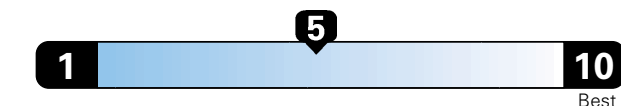

4.0 gallons per 100 miles

You spend

\$750

in fuel costs
 over 5 years
 compared to the
 average new vehicle.

Annual fuel cost

\$1,550

Fuel Economy & Greenhouse Gas Rating (tailpipe only)

Smog Rating (tailpipe only)