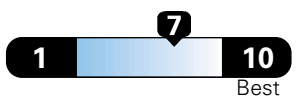

Smog Rating (tailpipe only)

This vehicle emits 358 grams CO2 per mile. The best emits 0 grams per mile (tailpipe only). Producing and distributing fuel also creates emissions; learn more at fuel economy.gov.

Actual results will vary for many reasons, including driving conditions and how you drive and maintain your vehicle. The average new vehicle gets 27 MPG and cost $7,000 to fuel over 5 years. Cost estimates are based on 15,000 miles per year at $2.55 per gallon. MPGe is miles per gasoline gallon equivalent. Vehicle emissions are a significant cause of climate change and smog.

fuel economy.gov

Calculate personalized estimates and compare vehicles