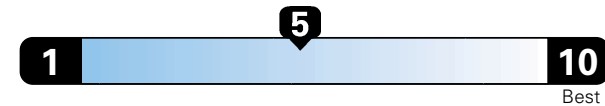

2019 MODEL YEAR

Jeep COMPASS LATITUDE 4X4

For more information visit: www.jeep.com
or call 1-877-IAM-JEEP

FCA US LLC

THIS VEHICLE IS MANUFACTURED TO MEET SPECIFIC UNITED STATES REQUIREMENTS. THIS VEHICLE IS NOT MANUFACTURED FOR SALE OR REGISTRATION OUTSIDE OF THE UNITED STATES.

MANUFACTURER'S SUGGESTED RETAIL PRICE OF THIS MODEL INCLUDING DEALER PREPARATION

Base Price: $25,095

JEOP COMPASS LATITUDE 4X4
Exterior Color: White Clear-Coat Exterior Color
Interior Color: Black Interior Color
Interior: Premium Cloth / Vinyl Bucket Seats
Engine: 2.4L I4 M-Air Engine
Transmission: 9-Speed 948TE FWD/AWD Automatic Transmission
STANDARD EQUIPMENT (UNLESS REPLACED BY OPTIONAL EQUIPMENT)

FUNCTIONAL/SAFETY FEATURES

Advanced Multistage Front Airbags
Supplemental Side-Curtain Front and Rear Airbags
Supplemental Front Seat-Mounted Side Airbags
Pushbutton Start
Automatic Headlamps
Speed Control
Speed Sensitive Power Locks
ParkView® Rear Back-Up Camera
Rear Window Defroster
Deep Tint Sunscreen Glass
Selec-Terrain® System
Fog and Cornering Lamps
Rear View Day / Night Mirror
Remote Proximity Keyless Entry

INTERIOR FEATURES