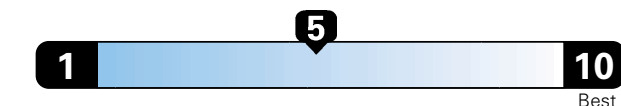

2019 MODEL YEAR

Jeep COMPASS LATITUDE 4X4

For more information visit: www.jeep.com
or call 1-877-IAM-JEEP

FCA US LLC

THIS VEHICLE IS MANUFACTURED TO MEET SPECIFIC UNITED STATES REQUIREMENTS. THIS VEHICLE IS NOT MANUFACTURED FOR SALE OR REGISTRATION OUTSIDE OF THE UNITED STATES.

MANUFACTURER'S SUGGESTED RETAIL PRICE OF THIS MODEL INCLUDING DEALER PREPARATION

Base Price: $25,095

JEOP COMPASS LATITUDE 4X4
Exterior Color: Diamond Black Crystal Pearl-Coat Exterior Paint
Interior Color: Black Interior Color
Interior: Premium Cloth / Vinyl Bucket Seats
Engine: 2.4L I4 M-Air Engine
Transmission: 9-Speed 948TE FWD/AWD Automatic Transmission

STANDARD EQUIPMENT (UNLESS REPLACED BY OPTIONAL EQUIPMENT)

FUNCTIONAL/SAFETY FEATURES

Advanced Multistage Front Airbags
Supplemental Side-Curtain Front and Rear Airbags
Supplemental Front Seat-Mounted Side Airbags
Pushbutton Start
Automatic Headlamps
Speed Control
Speed Sensitive Power Locks
ParkView® Rear Back-Up Camera
Rear Window Defroster
Deep Tint Sunscreen Glass
Selec-Terrain® System
Fog and Cornering Lamps
Rear View Day / Night Mirror
Remote Proximity Keyless Entry

INTERIOR FEATURES