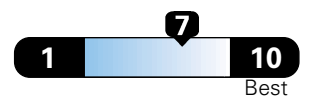

Smog Rating (tailpipe only)

This vehicle emits 358 grams CO2 per mile. The best emits 0 grams per mile (tailpipe only). Producing and distributing fuel also creates emissions; learn more at fuel economy.gov.

Actual results will vary for many reasons, including driving conditions and how you drive and maintain your vehicle. The average new vehicle gets 27 MPG and cost $6,750 to fuel over 5 years. Cost estimates are based on 15,000 miles per year at $2.40 per gallon. MPGe is miles per gasoline gallon equivalent. Vehicle emissions are a significant cause of climate change and smog.

fuel economy.gov

Calculate personalized estimates and compare vehicles