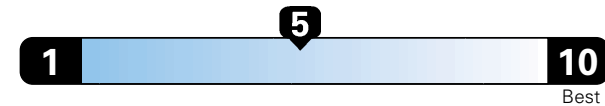

2018 MODEL YEAR

Jeep COMPASS ALTITUDE 4X4

For more information visit: www.jeep.com
or call 1-877-IAM-JEEP

FCA US LLC

THIS VEHICLE IS MANUFACTURED TO MEET SPECIFIC UNITED STATES REQUIREMENTS. THIS VEHICLE IS NOT MANUFACTURED FOR SALE OR REGISTRATION OUTSIDE OF THE UNITED STATES.

MANUFACTURER'S SUGGESTED RETAIL PRICE OF THIS MODEL INCLUDING DEALER PREPARATION

Base Price: $24,395

JEEP COMPASS LATITUDE 4X4
Exterior Color: Redline Pearl-Coat Exterior Paint
Interior Color: Black Interior Color
Interior: Premium Cloth / Vinyl Bucket Seats
Engine: 2.4L I4 M-Air Engine
Transmission: 9-Speed Automatic Transmission
STANDARD EQUIPMENT (UNLESS REPLACED BY OPTIONAL EQUIPMENT)

FUNCTIONAL/SAFETY FEATURES
Advanced Multistage Front Airbags
Supplemental Side-Curtain Front and Rear Airbags
Supplemental Front Seat-Mounted Side Airbags
Remote Keyless Entry with Proximity Entry
Pushbutton Start
Speed Control
Speed Sensitive Power Locks
ParkView® Rear Back Up Camera
Rear Window Defroster
Deep Tint Sunscreen Glass
Selec-Terrain™ System
Fog and Cornering Lamps
Automatic Headlamps
Rear View Day / Night Mirror
13.5-Gallon Fuel Tank
Tire Service Kit
Capless Fuel Filler

INTERIOR FEATURES
Air Conditioning
Uconnect® 3 with 5-Inch Display
Bluetooth® Streaming Audio
Leather-Wrapped Steering Wheel
Steering Wheel Mounted Audio Controls
Cluster 3.5-Inch Black / White Driver Info Display
Auxiliary 12-Volt Rear Power Outlet
Remote USB Port Second-Row
Ambient LED Interior Lighting
Illuminated Entry
Tilt / Telescope Steering Column
Power Front Windows w/ 1-Touch Up and Down Feature
Manual 6-Way Driver / Passenger Seats
Rear 60 / 40 Folding Seat
Height-Adjustable Front Shoulder Belts
6-Speakers