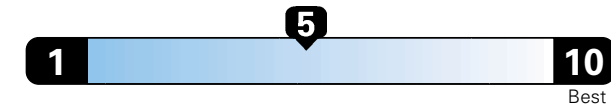

Fuel Economy and Environment

Gasoline Vehicle

Fuel Economy These estimates reflect new EPA methods beginning with 2017 models.
25 MPG **22** city **30** highway
 combined city/hwy
4.0 gallons per 100 miles

Small SUV 4WD range from 18 to 37 MPG .
The best vehicle rates 136 MPGe.

You spend \$500
in fuel costs over 5 years
 compared to the average new vehicle.

Annual fuel cost \$1,450

Fuel Economy & Greenhouse Gas Rating (tailpipe only)