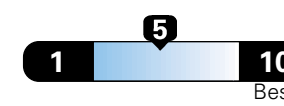

Smog Rating (tailpipe only)

This vehicle emits 358 grams CO2 per mile. The best emits 0 grams per mile (tailpipe only). Producing and distributing fuel also creates emissions; learn more at fuelconomy.gov.

Actual results will vary for many reasons, including driving conditions and how you drive and maintain your vehicle. The average new vehicle gets 27 MPG and cost $7,000 to fuel over 5 years. Cost estimates are based on 15,000 miles per year at $2.55 per gallon. MPGe is miles per gasoline gallon equivalent. Vehicle emissions are a significant cause of climate change and smog.

fuelconomy.gov

Calculate personalized estimates and compare vehicles

Smartphone
QR Code™