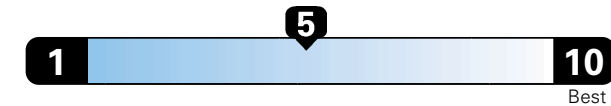

Fuel Economy and Environment

Gasoline Vehicle

Fuel Economy These estimates reflect new EPA methods beginning with 2017 models.
25 MPG **22** city **30** highway
 combined city/hwy
4.0 gallons per 100 miles

Small SUV 4WD range from 18 to 37 MPG .
 The best vehicle rates 136 MPGe.

You spend
\$750
in fuel costs
over 5 years
 compared to the
 average new vehicle.

Annual fuel cost
\$1,550

Fuel Economy & Greenhouse Gas Rating (tailpipe only)