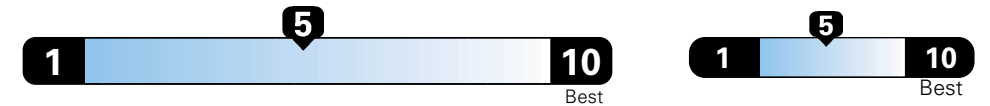

This vehicle emits 358 grams CO2 per mile. The best emits 0 grams per mile (tailpipe only). Producing and distributing fuel also creates emissions; learn more at fuel economy.gov.

Actual results will vary for many reasons, including driving conditions and how you drive and maintain your vehicle. The average new vehicle gets 27 MPG and cost $7,000 to fuel over 5 years. Cost estimates are based on 15,000 miles per year at $2.55 per gallon. MPGe is miles per gasoline gallon equivalent. Vehicle emissions are a significant cause of climate change and smog.

fuel economy.gov

Calculate personalized estimates and compare vehicles

GOVERNMENT 5-STAR SAFETY RATINGS

Overall Vehicle Score ★★★★★

Based on the combined ratings of frontal, side, and rollover.
Should ONLY be compared to other vehicles of similar size and weight.

Frontal Crash Driver Passenger ★★★★★

Based on the risk of injury in a frontal impact.
Should ONLY be compared to other vehicles of similar size and weight.

Side Crash Front seat Rear seat ★★★★★

Based on the risk of injury in a side impact.

Rollover ★★★

Based on the risk of rollover in a single-vehicle crash.

Star ratings range from 1 to 5 stars (★★★★★) with 5 being the highest.
Source: National Highway Traffic Safety Administration (NHTSA)
www.safercar.gov or 1-888-327-4236

The safety ratings above are based on Federal Government tests of particular vehicles equipped with certain features and options. The performance of this vehicle may differ.

PARTS CONTENT INFORMATION

FOR VEHICLES IN THIS CARLINE:
U.S./CANADIAN PARTS CONTENT: 17%
MAJOR SOURCES OF FOREIGN PARTS CONTENT:

MEXICO : 72%
NOTE: PARTS CONTENT DOES NOT INCLUDE FINAL ASSEMBLY, DISTRIBUTION, OR OTHER NON-PARTS COSTS.

FOR THIS VEHICLE:
FINAL ASSEMBLY POINT:
TOLUCA, MEXICO
COUNTRY OF ORIGIN:
ENGINE: UNITED STATES
TRANSMISSION: UNITED STATES

VEHICLE PROTECTION
A PRODUCT OF FCA US LLC

Ask for Mopar Vehicle Protection for your vehicle. We Built It. We Back It.