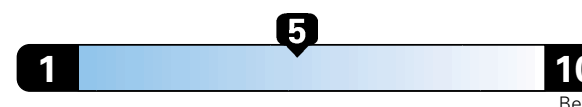

This vehicle emits 358 grams CO2 per mile. The best emits 0 grams per mile (tailpipe only). Producing and distributing fuel also creates emissions; learn more at fuel economy.gov.

Actual results will vary for many reasons, including driving conditions and how you drive and maintain your vehicle. The average new vehicle gets 27 MPG and cost $7,000 to fuel over 5 years. Cost estimates are based on 15,000 miles per year at $2.55 per gallon. MPGe is miles per gasoline gallon equivalent. Vehicle emissions are a significant cause of climate change and smog.

fuel economy.gov

Calculate personalized estimates and compare vehicles

Smartphone
QR Code

GOVERNMENT 5-STAR SAFETY RATINGS

Overall Vehicle Score

★★★★★

Based on the combined ratings of frontal, side, and rollover.
Should ONLY be compared to other vehicles of similar size and weight.

Frontal
Crash

Driver
Passenger

★★★★★

★★★★★

Based on the risk of injury in a frontal impact.
Should ONLY be compared to other vehicles of similar size and weight.

Side
Crash

Front seat
Rear seat

★★★★★

★★★★★

Based on the risk of injury in a side impact.

Rollover

★★★

Based on the risk of rollover in a single-vehicle crash.

Star ratings range from 1 to 5 stars (★★★★★) with 5 being the highest.

Source: National Highway Traffic Safety Administration (NHTSA)

www.safercar.gov or 1-888-327-4236

The safety ratings above are based on Federal Government tests of particular vehicles equipped with certain features and options. The performance of this vehicle may differ.

PARTS CONTENT INFORMATION

FOR VEHICLES IN THIS CARLINE:
U.S./CANADIAN PARTS CONTENT: 17%

MAJOR SOURCES OF FOREIGN PARTS
CONTENT:

MEXICO : 72%

NOTE: PARTS CONTENT DOES NOT INCLUDE FINAL
ASSEMBLY, DISTRIBUTION, OR OTHER
NON-PARTS COSTS.

FOR THIS VEHICLE:

FINAL ASSEMBLY POINT:

TOLUCA, MEXICO

COUNTRY OF ORIGIN:

ENGINE: UNITED STATES

TRANSMISSION: UNITED STATES

**VEHICLE
PROTECTION**

A PRODUCT OF FCA US LLC

Ask for Mopar Vehicle Protection for your vehicle. We Built It. We Back It.