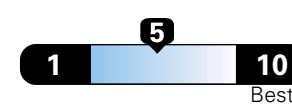

This vehicle emits 358 grams CO2 per mile. The best emits 0 grams per mile (tailpipe only). Producing and distributing fuel also creates emissions; learn more at fuel economy.gov.

Actual results will vary for many reasons, including driving conditions and how you drive and maintain your vehicle. The average new vehicle gets 27 MPG and cost $7,000 to fuel over 5 years. Cost estimates are based on 15,000 miles per year at $2.55 per gallon. MPGe is miles per gasoline gallon equivalent. Vehicle emissions are a significant cause of climate change and smog.

fuel economy.gov

Calculate personalized estimates and compare vehicles

Smartphone
QR Code